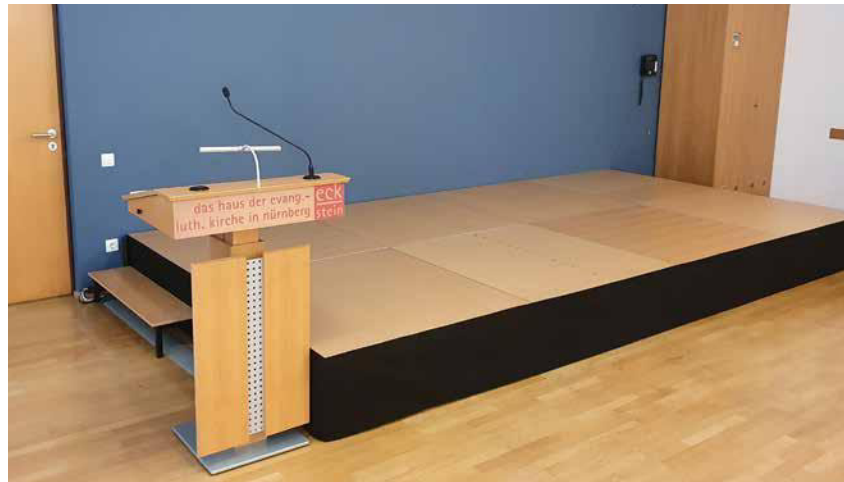

FOLDING PLATFORMS

SPEEDI & SPEEDI VARIO

The mobile folding platform

The mobile and foldable "Speedi" platform series, available as "Speedi" and "Speedi Vario", can be assembled and dismantled quickly and effortlessly by one person in just a few minutes with little effort. Thanks to the swivel castors, no additional transport trolley is required and the stage element can be stored in a space-saving manner. "Speedi" is available in fixed heights of 20*, 40, 60, 80 and 100 cm. The "Speedi Vario" offers two variable heights: 20 & 40 cm*, 30 & 60 cm*, 40 & 60 cm or 60 & 80 cm. The tool-free height adjustment makes it ideal for schools, hotels, theaters, choirs, orchestras and bands.

"Speedi" at a glance

Area (W x D)	125 x 250 cm
Weight	from approx. 47 kg
Usable area	3.125 m ²
Traffic load	up to 750 kg/m ²

Total height: (A)

- 133 cm platform height (20 cm)
- 153 cm platform height (40 cm)
- 174 cm stage height (60 cm)
- 194 cm stage height (80 cm)

Variety of suitable floor coverings can be found on p. 44/46

Scan the QR code now and watch a video about the Speedi. It's worth it.

A

45 cm

Easy assembly and disassembly with just one person*. No transport trolley necessary, as the Speedi is extremely agile and mobile thanks to the integrated swivel castors.

* For special shapes and the following platform heights, operation must be carried out by 2 people: Speedi 20 cm & Speedi Vario 20 & 40 cm and 30 & 60 cm.