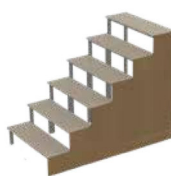

1

Dimension (Height)

20 cm high	18830
40 cm high	18831
60 cm high	18832
80 cm high	18833
100 cm high	18834
120 cm high	18835