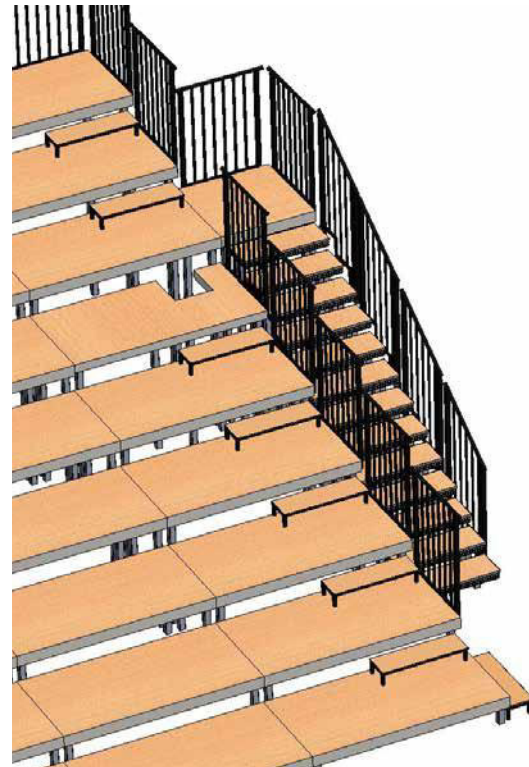

STEP BY STEP ONTO YOUR STAGE

Stairs Praktikus 750 100 cm wide

Tread 32.5 cm deep; made of individual Praktikus 750 platform elements
■ incl. mounting parts

4-stepped for:

Platform height 100 cm Platform width 200 cm

5-stepped for:

Platform height 120 cm Platform width 200 cm

Material / Color	Art.-No	Art.-No
Beech blockboard, natural	18853	18854
Beech blockboard, medium brown	9403	9405
Beech blockboard, black	9404	9406
Screen printing plate, dark brown (Outdoor)	5847	4856

Staircase for Speedi 112 cm wide

Tread 27.5 cm deep; steel parts RAL 9005 deep black powder-coated
■ incl. mounting parts

4-stepped for:

Platform height 100 cm Platform width 125 cm