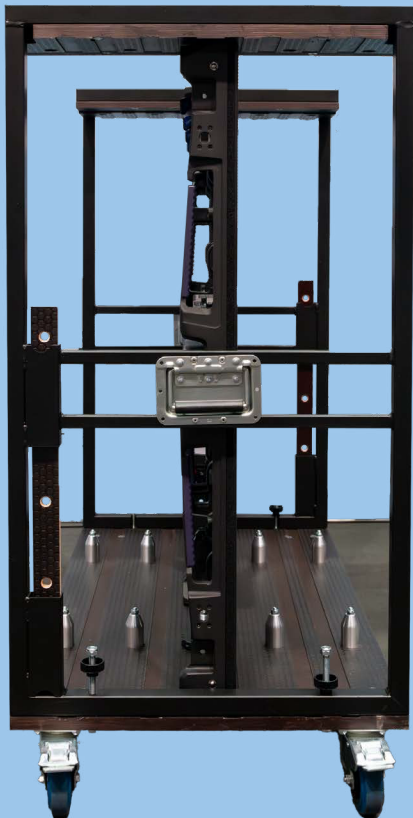

## The Smart Transport Solution for LED Modules!

**FASTER. SAFER. MORE EFFICIENT.**

The CargoBox LEDTEK has been specially designed for professional use in the event and entertainment industry. It provides a robust, space-saving, and flexible transport solution for LED modules and serves as the perfect alternative to conventional flight cases and touring cases.

With intelligent design and well-thought-out features, the CargoBox enables quick transport, easy setup, and efficient storage – ideal for tours, festivals and trade shows.

## TECHNICAL SPECIFICATIONS:

- **Model:** CargoBox LEDTEK
- **Capacity:** 5x 1x1m double panel (10 LED modules)
- **Dimensions:** 111 x 60 x 120 cm
- **Material:** Powder-coated steel (RAL 9005, deep black) & plywood board
- **Casters:** 4 swivel casters Ø 100 mm with brakes
- **Foldable & stackable:** Yes
- **Open design:** Yes
- **Custom adaptations for other manufacturers:** Available upon request