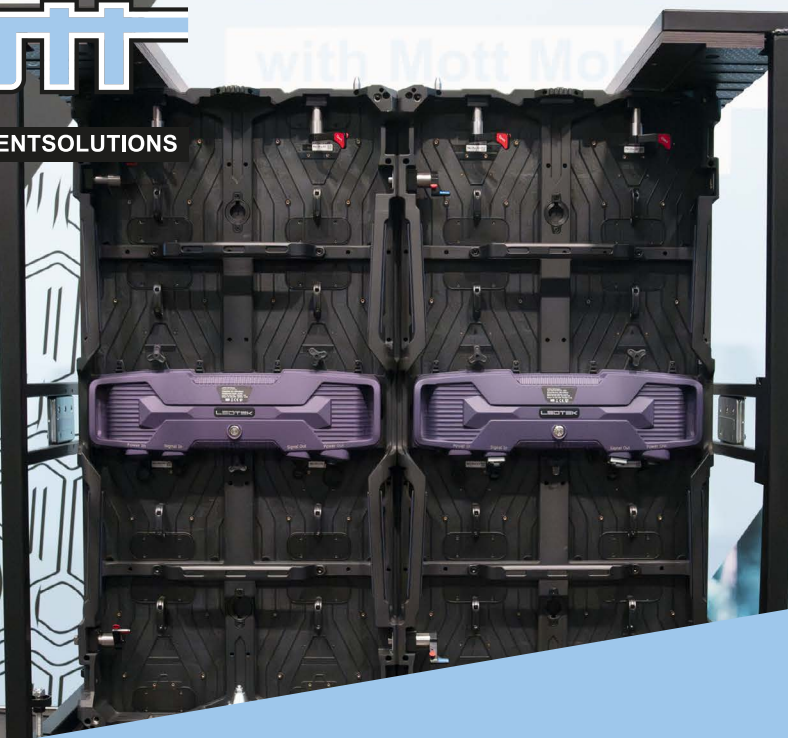

## EFFICIENT LED TRANSPORT & QUICK SETUP

- **Pre-assembled modules:** The CargoBox allows two LED modules to be pre-wired and transported as a single unit. This saves valuable setup time.
- **Optimized space utilization:** Up to 5 m<sup>2</sup> of LED wall per CargoBox – safely stackable and transportable.
- **Reduced damage risk:** Open design for better ventilation and minimized moisture risk.

# Details & Technical Specifications

LIGHTER, FASTER SETUP & SPACE-SAVING

DOLLY (LEDTEK CARGOBOX) IN COMPARISON

	Dolly (LEDTEK CargoBox)	Touring Case
<b>Transport</b>	5 m <sup>2</sup> LED wall	4 m <sup>2</sup> LED wall
<b>Construction</b>	Open, foldable design	Closed, sturdy wooden construction
<b>Dimensions</b>	Truck loading size	Truck loading size
<b>Space-saving</b>	Foldable, space-saving	Fixed, requires more space
<b>Setup</b>	Pre-wiring of 2 modules possible	Pre-wiring of 2 modules possible, positioning on the frame saves time